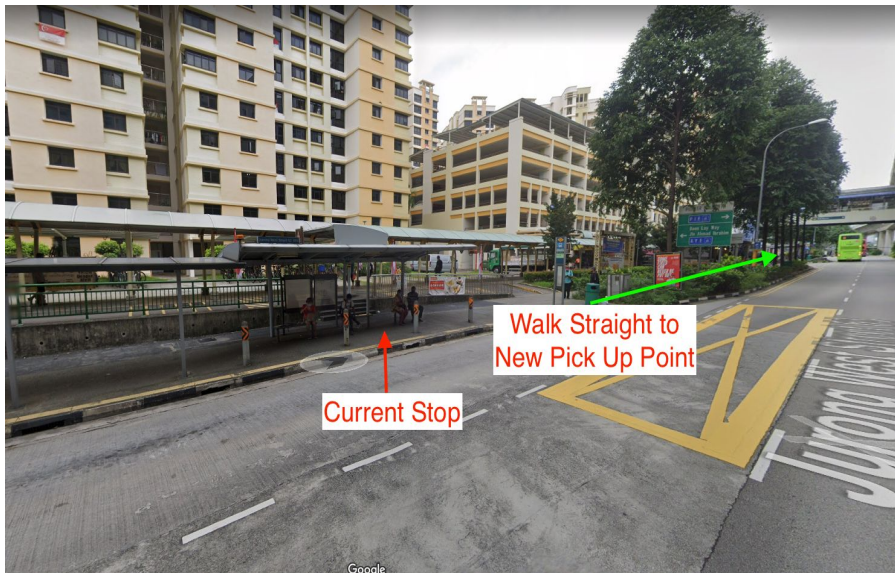

Pioneer Bus Stop #22521

Current Stop:

- Pioneer Stn Exit A (#22521)